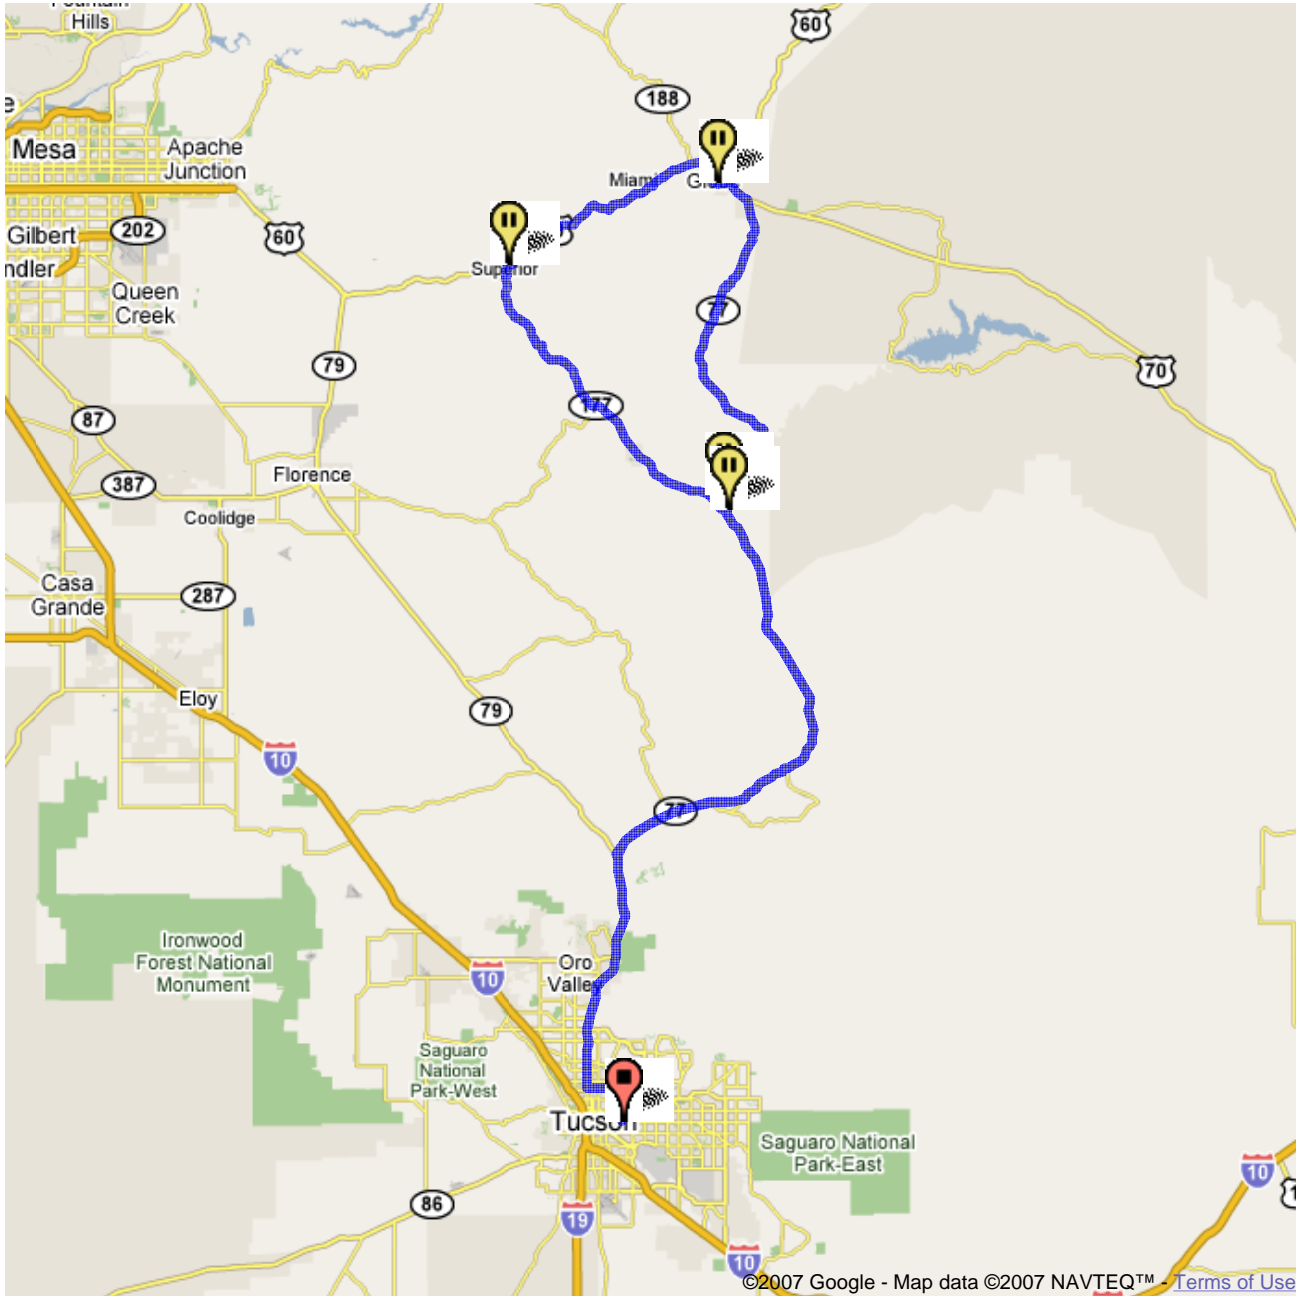

Start **tucson**
Tucson, AZ
End **tucson**
Tucson, AZ
Travel **235 mi (about 4 hours 51 mins)**

Notes

 **tucson**
Tucson, AZ

Drive: 70.1 mi (about 1 hour 22 mins)

- | | |
|-------------------------------------------------------------------------------|---------------------------|
| 1. Head west on E Broadway Blvd toward N Country Club Rd | 240 ft |
| ➔ 2. Turn right at N Country Club Rd | 3.0 mi
7 mins |
| ↶ 3. Turn left at E Fort Lowell Rd | 3.0 mi
7 mins |
| ➔ 4. Turn right at N Oracle Rd | 21.2 mi
27 mins |
| ... | |
| 5. Continue on AZ-77 N | 42.8 mi
41 mins |
| ... | |
| ↶ 6. Turn left at AZ-177 | 177 ft |

 **Globe, AZ**

Drive: 23.6 mi (about 31 mins)

- | | |
|------------------------------------------------------------------------------|---------------------------|
| 14. Head northwest on S Broad St toward W Cottonwood St | 0.2 mi |
| ↶ 15. Turn left at W Oak St | 0.1 mi |
| ➔ 16. Turn right at US-60 | 23.1 mi
29 mins |
| ... | |
| 17. Take the AZ-177 exit to Kearny/Winkelman | 0.1 mi |
| ➔ 18. Turn right at S Magma Ave | 0.1 mi |
| ➔ 19. Turn right at W Main St | 197 ft |

 **Superior, AZ 85273**

Drive: 31.6 mi (about 39 mins)

- | | |
|--------------------------------------------------------------------------------|---------------------------|
| 20. Head west on W Main St toward N Magma Ave | 197 ft |
| ↶ 21. Turn left at S Magma Ave | 0.1 mi |
| ➔ 22. S Magma Ave turns slightly right and becomes AZ-177 | 30.2 mi
34 mins |
| ... | |
| ↶ 23. Turn left at Velasco Ave | 0.4 mi |